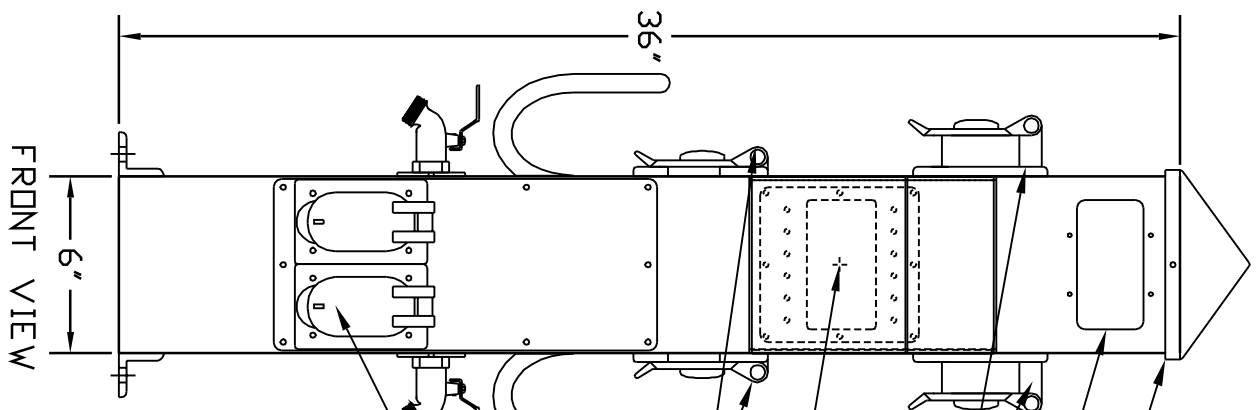

Notes

Pedestal Fabricated From 100%
 Aluminum Casing 6X6X36"
 Powder Coated White To
 Marine Specs.

Dockside Electrical Pillar
 International Dock Products
 3101 S.W. 25th. Street
 Pembroke Park, Florida 33009
 (954) 964-5315 Fax (954) 964-2715

Model SPC-36-4T
 NK/NQ/NK