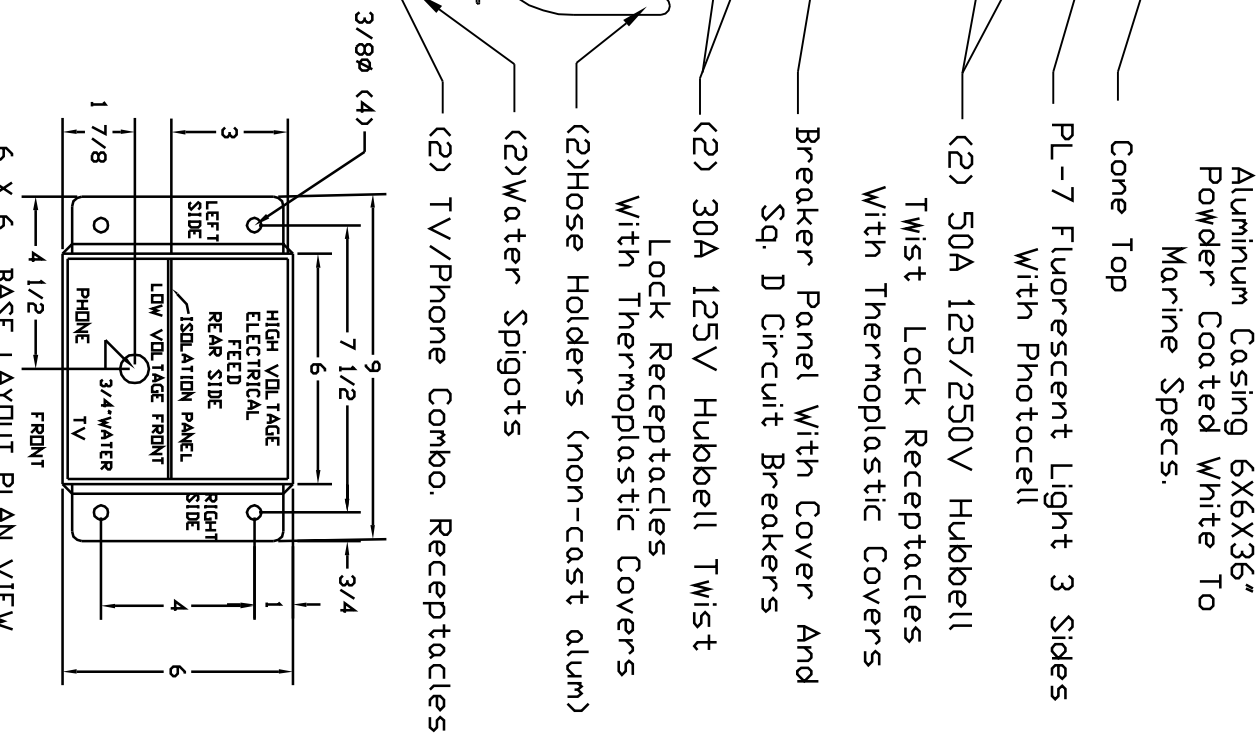

Notes

Pedestal Fabricated From 100%
 Aluminum Casing 6X6X36"
 Powder Coated White To
 Marine Specs.

Dockside Electrical Pillar
 International Dock Products
 3101 S.W. 25th. Street
 Pembroke Park, Florida 33009
 (954) 964-5315 Fax (954) 964-2715

Model SPC-36-4T
 NK/NQ/NK